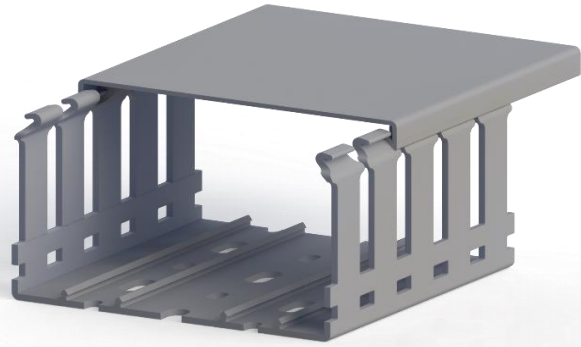

Klemsan®

KKD 1006 WS

Order		
RAL 7030 - Stone Grey	Wide Slot (8-12)	555 1006WS

Dimensions	
Length	2.000,00 mm
Width	100,00 mm
Height w/o cover	57,30 mm
Height w/ cover	60,00 mm

Technical Data				
Material	PVC		Package Qty.	10 pcs. x 2 mt.
Inflammability	UL 94 V0		Wire Fill Capacity	60%
Max. Service Temp.	60°C		Min. Service Temp.	-15°C

Certifications				
Certificate	Standard			
CE	EN 50085-2-3	 	 	
TSE	TS EN 50085-2-3			
EAC	GOST R 53313:2009			
cULus	UL 1565-C22.2No.18.5-02			

Accessories				
Description	Type	Colour	Cat. No.	Qty.
Duct Cutter (Scissor)	KKMR		553230	1
Duct Cutter	KMK 1002		553220	1
Cable Duct Cover	KDK 100	RAL 7030	551054	10 pcs. x 2 mt.
Rivet Setting Tool	SETR	Black	553500	1
Plastic Rivet 6,5 mm	PPE 6,5	Grey	553600	100
Cable Clamp	KKB	Black	553405	10
Wire Retainer	KKT 1006	Black	553395	10